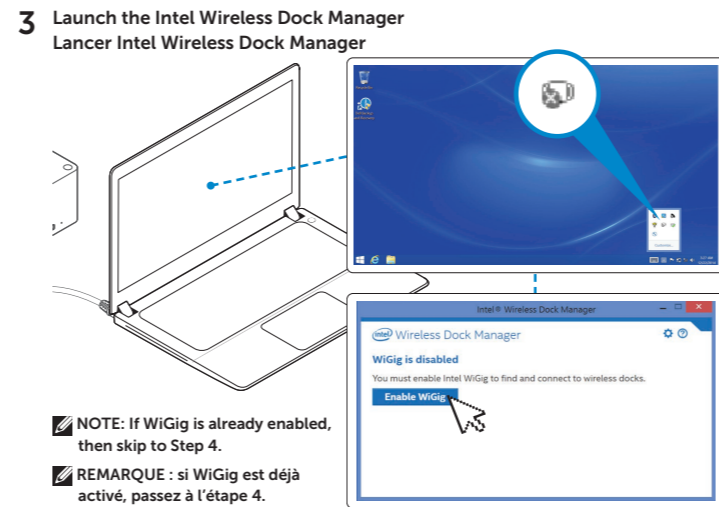

Dell Wireless Docking Station

WLD15

Quick Start Guide Guide d'information rapide