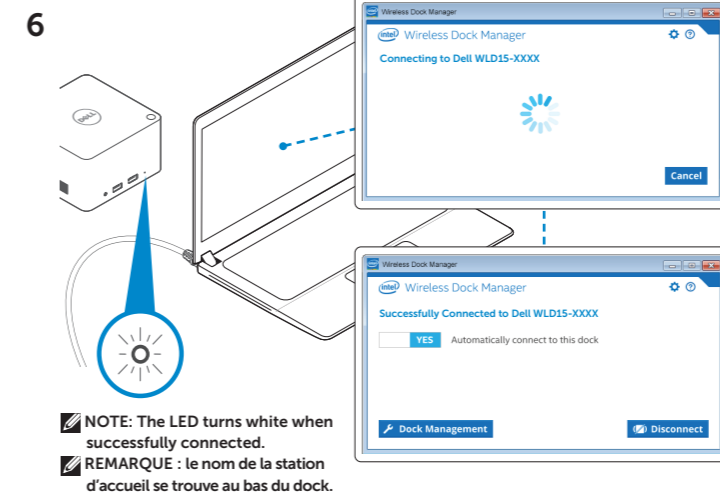

Dell Wireless Docking Station

WLD15

Quick Start Guide Guide d'information rapide