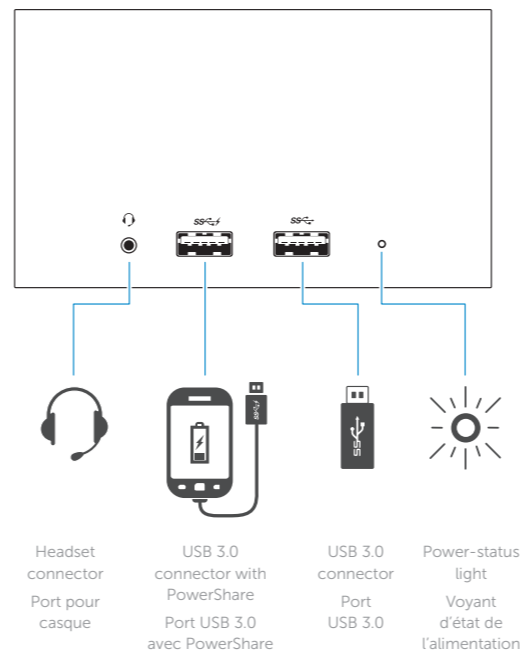

Features
Caractéristiques

dell.com/support
dell.com/contactdell
dell.com/regulatory_compliance

Regulatory model: **WLD15**
Modèle réglementaire : **WLD15**

P/N DCY8 A01

NOTE: For more information, see *User's Guide* at dell.com/support.

REMARQUE : pour plus d'informations, consultez le *Guide d'utilisation* sur dell.com/support.