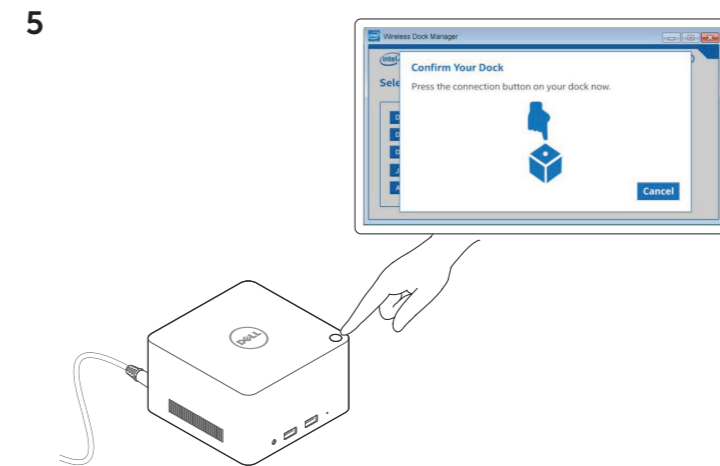

Dell Wireless Docking Station

WLD15

Quick Start Guide Guide d'information rapide