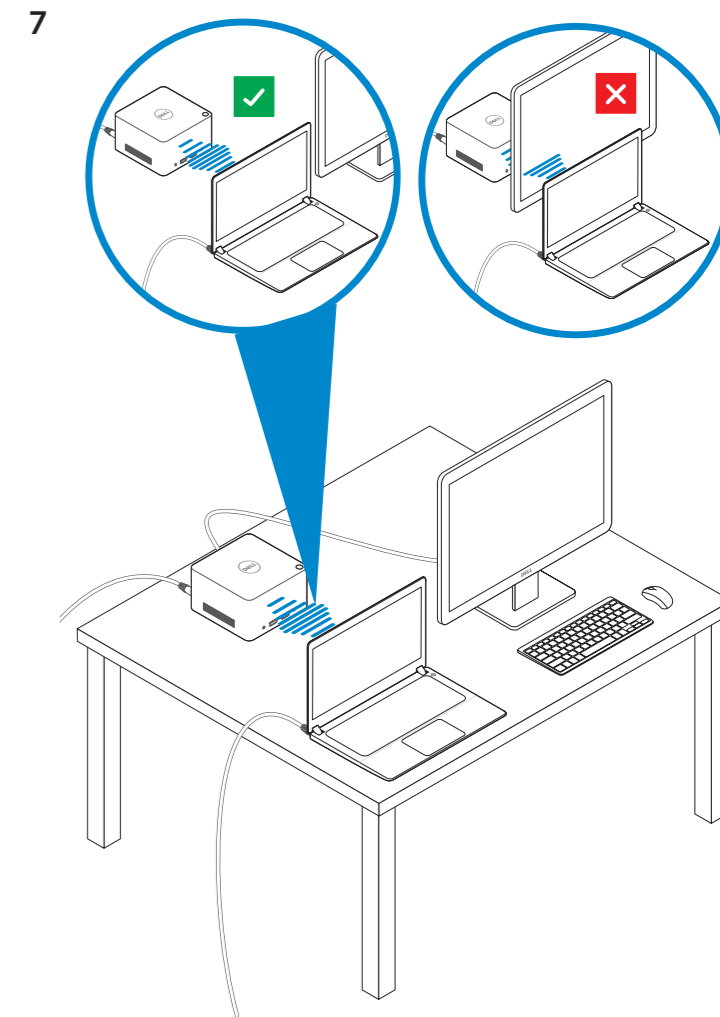

Dell Wireless Docking Station

WLD15

Quick Start Guide Guide d'information rapide