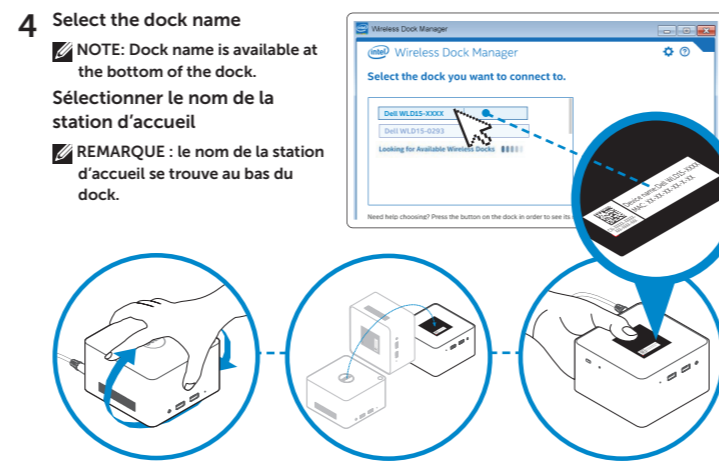

Dell Wireless Docking Station

WLD15

Quick Start Guide Guide d'information rapide