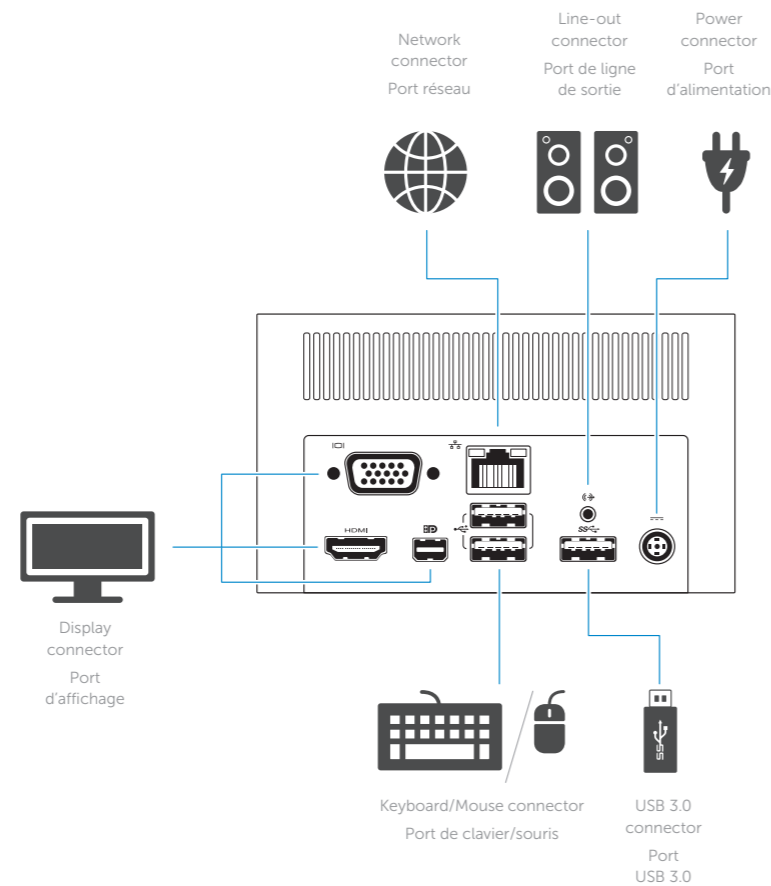

Features
Caractéristiques

dell.com/support
dell.com/contactdell
dell.com/regulatory_compliance

Regulatory model: **WLD15**
Modèle réglementaire : **WLD15**

P/N DCY8 A01

NOTE: For more information, see *User's Guide* at dell.com/support.

REMARQUE : pour plus d'informations, consultez le *Guide d'utilisation* sur dell.com/support.